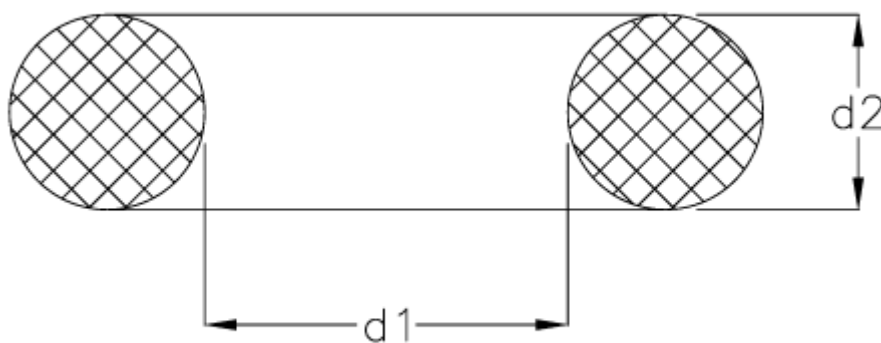

Data Sheet

Article number: 159006000150000

Description: KLEE O-ring 6x1,5 NBR70 black

Measures

$d1 = 6.00$

$d2 = 1.50$

Size = 6 x 1,5